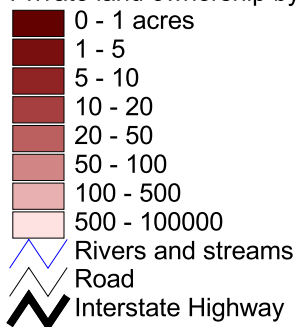

Private ownership by lot size

Saltese, Haugan, DeBorgia

Private land ownership by lot size

Maps prepared by John Q. Murray,
Murray Information Services, Inc., for the
Mineral County Resource Advisory Committee